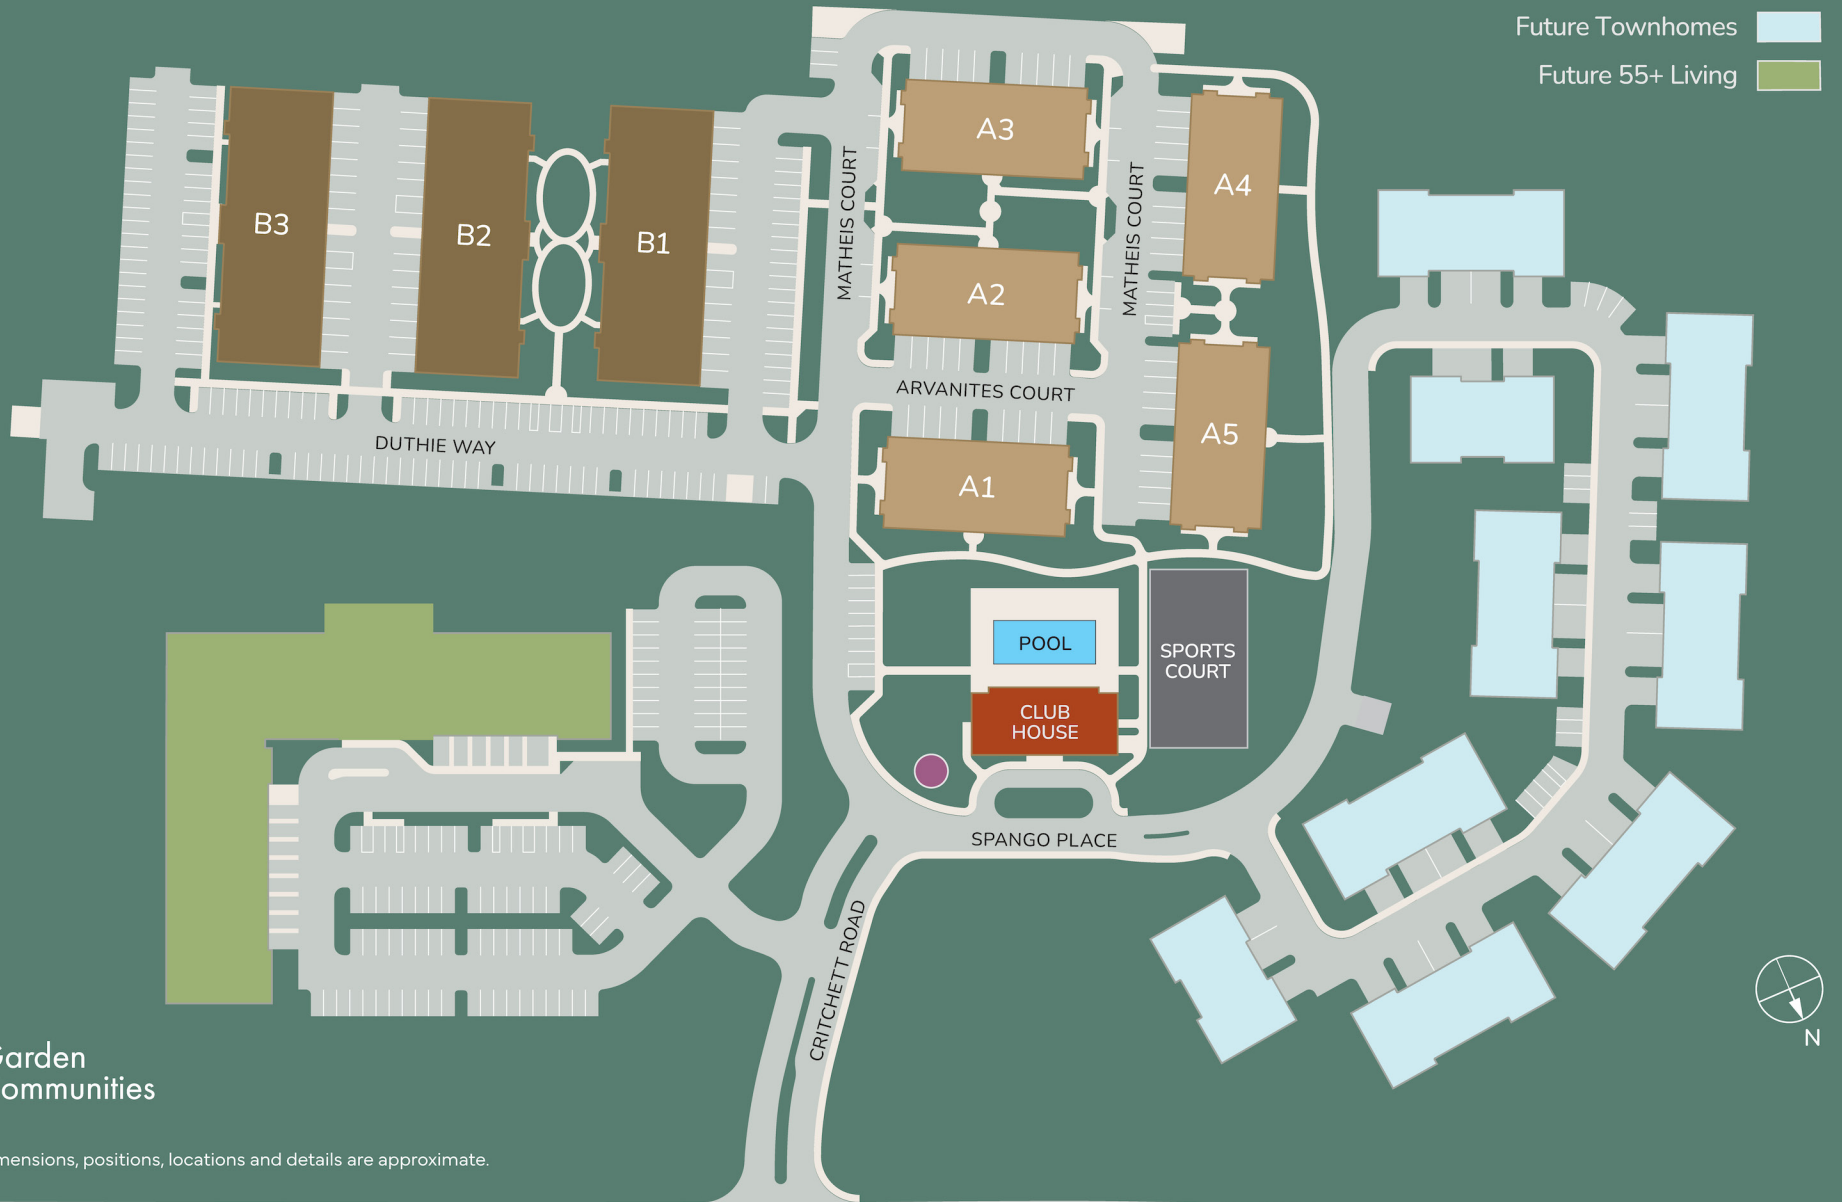

# GARDENS AT ROSELAND

RentGardensatRoselandNJ.com  
146 Harrison Avenue, Roseland, NJ 07068

- Carriage Home Duplex Residences (A1-5)
- Apartment Residences (B1-3)
- Future Townhomes
- Future 55+ Living

All dimensions, positions, locations and details are approximate.

HARRISON AVENUE