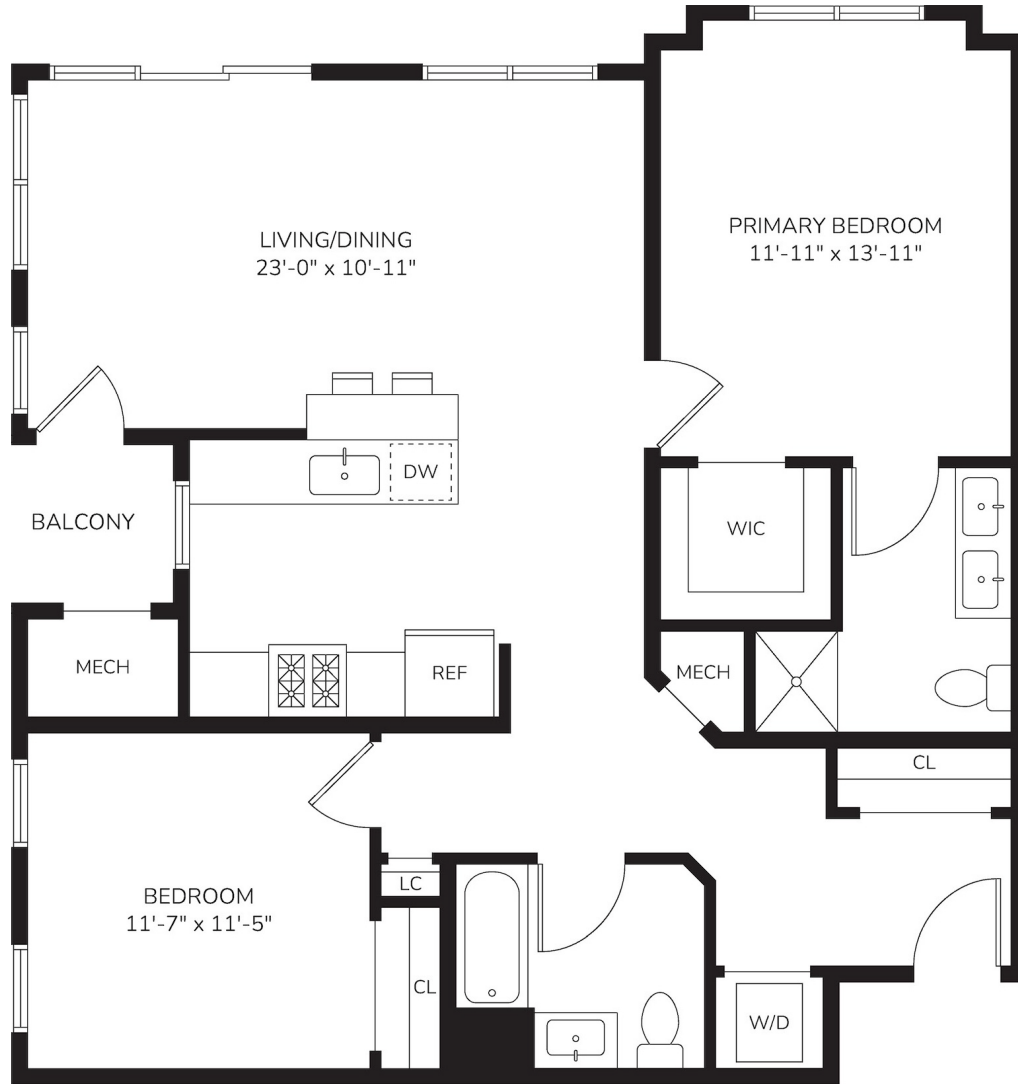

# Two Bedroom Apartment with Balcony B-B3

# 1171-1229

SQ. FT.

2 BED / 2 BATH

1 Spango Court | Roseland, NJ 07068

[www.RentGardensAtRoselandNJ.com](http://www.RentGardensAtRoselandNJ.com)

Floor plans are artist's rendering. All dimensions are approximate. Actual product and specifications may vary in dimension or detail. Not all features are available in every apartment. Prices and availability are subject to change. Please see a representative for details.