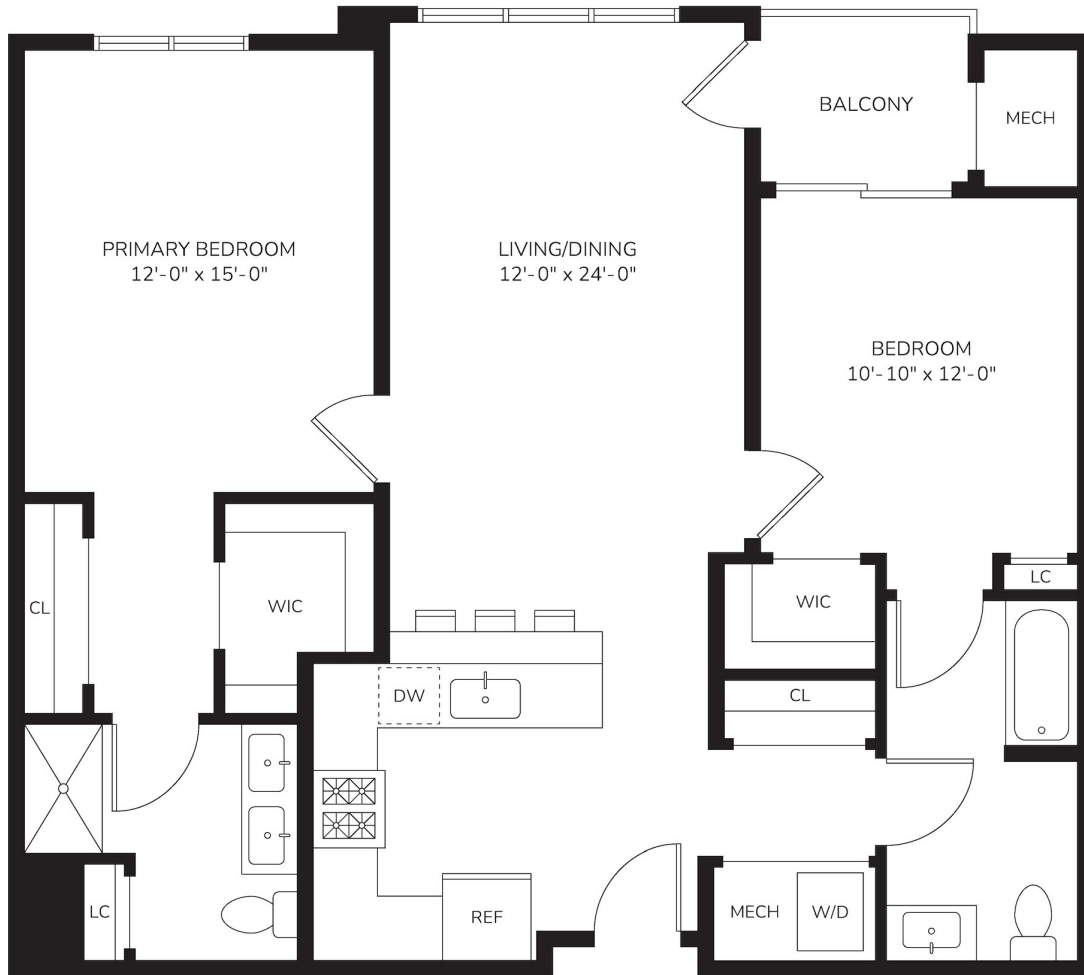

Two Bedroom Apartment with Balcony B-B2

2 BED / 2 BATH

1166-1190

SQ. FT.

1 Spango Court | Roseland, NJ 07068

www.RentGardensAtRoselandNJ.com

Floor plans are artist's rendering. All dimensions are approximate. Actual product and specifications may vary in dimension or detail. Not all features are available in every apartment. Prices and availability are subject to change. Please see a representative for details.