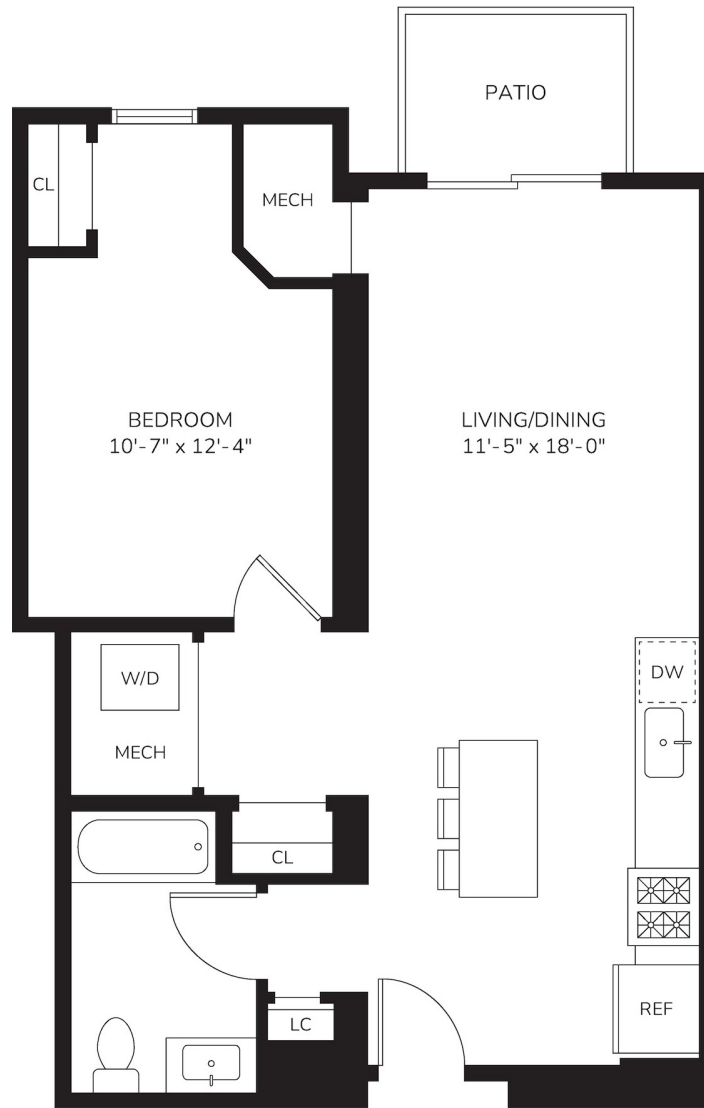

One Bedroom Apartment with Patio B-A4

1 BED / 1 BATH

779
SQ. FT.

1 Spango Court | Roseland, NJ 07068

www.RentGardensAtRoselandNJ.com

Floor plans are artist's rendering. All dimensions are approximate. Actual product and specifications may vary in dimension or detail. Not all features are available in every apartment. Prices and availability are subject to change. Please see a representative for details.