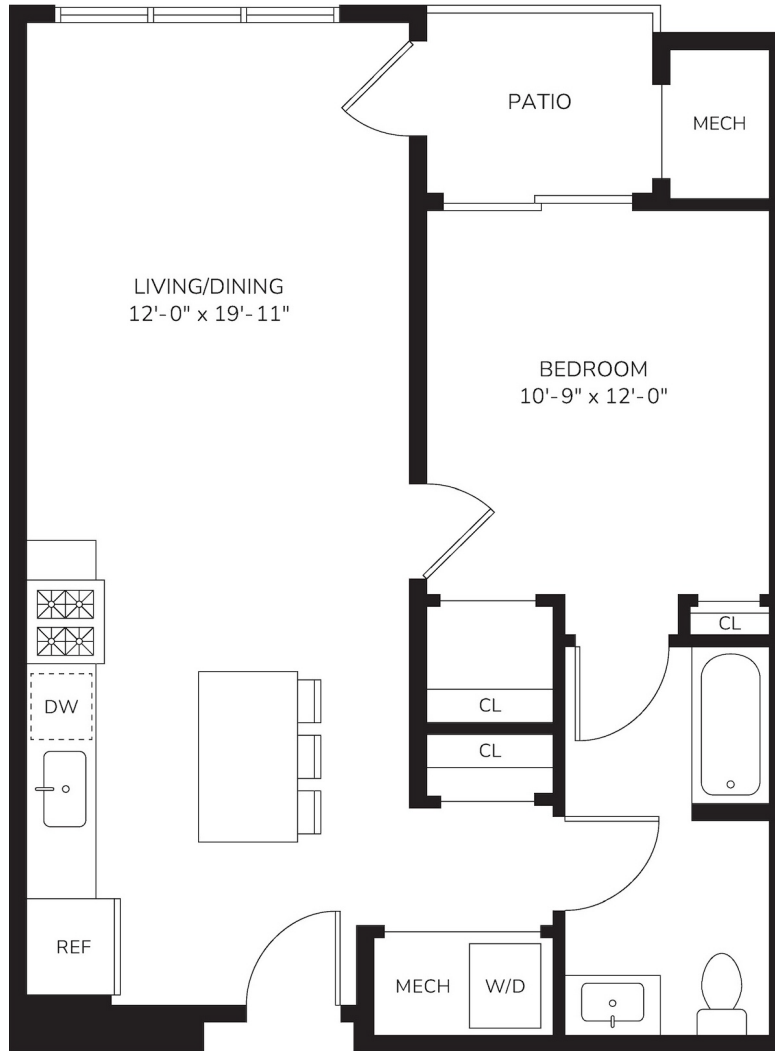

One Bedroom Apartment with Patio B-A3

1 BED / 1 BATH

761
SQ. FT.

1 Spango Court | Roseland, NJ 07068

www.RentGardensAtRoselandNJ.com

Floor plans are artist's rendering. All dimensions are approximate. Actual product and specifications may vary in dimension or detail.
Not all features are available in every apartment. Prices and availability are subject to change. Please see a representative for details.