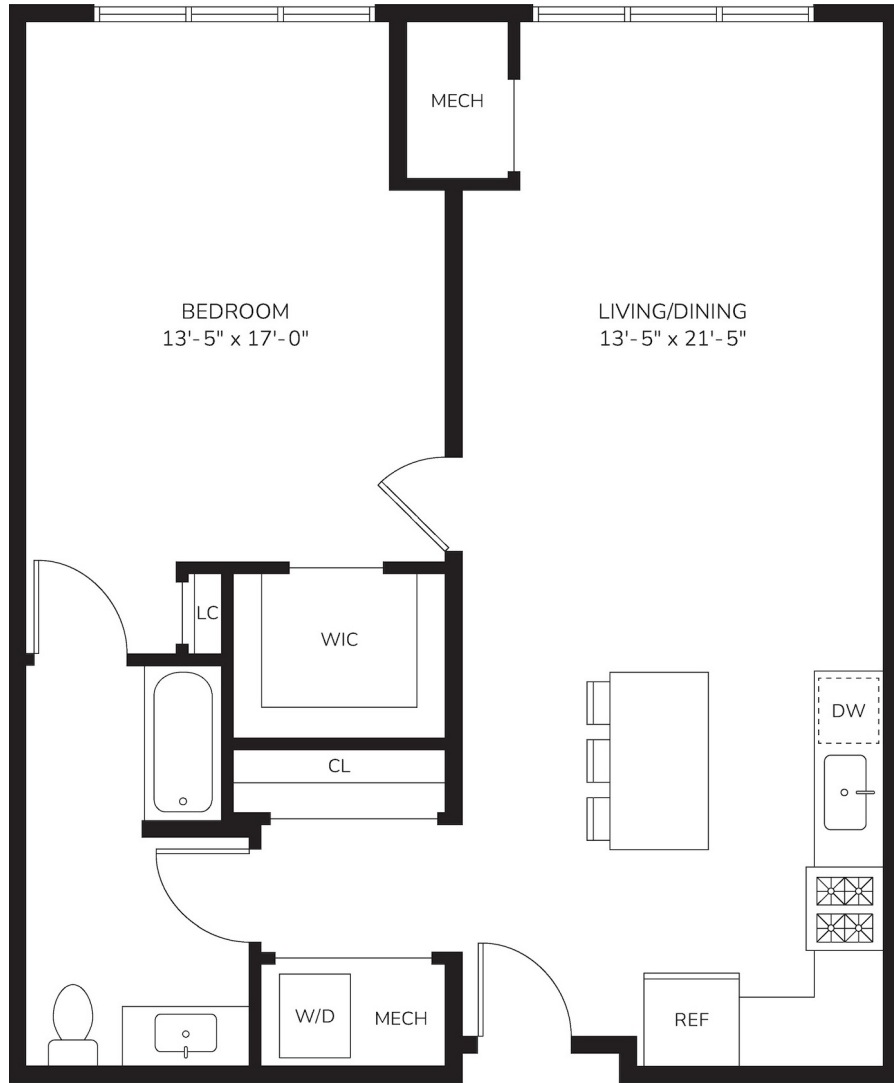

One Bedroom Apartment B-A2

1 BED / 1 BATH

977

SQ. FT.

1 Spango Court | Roseland, NJ 07068

www.RentGardensAtRoselandNJ.com

Floor plans are artist's rendering. All dimensions are approximate. Actual product and specifications may vary in dimension or detail. Not all features are available in every apartment. Prices and availability are subject to change. Please see a representative for details.