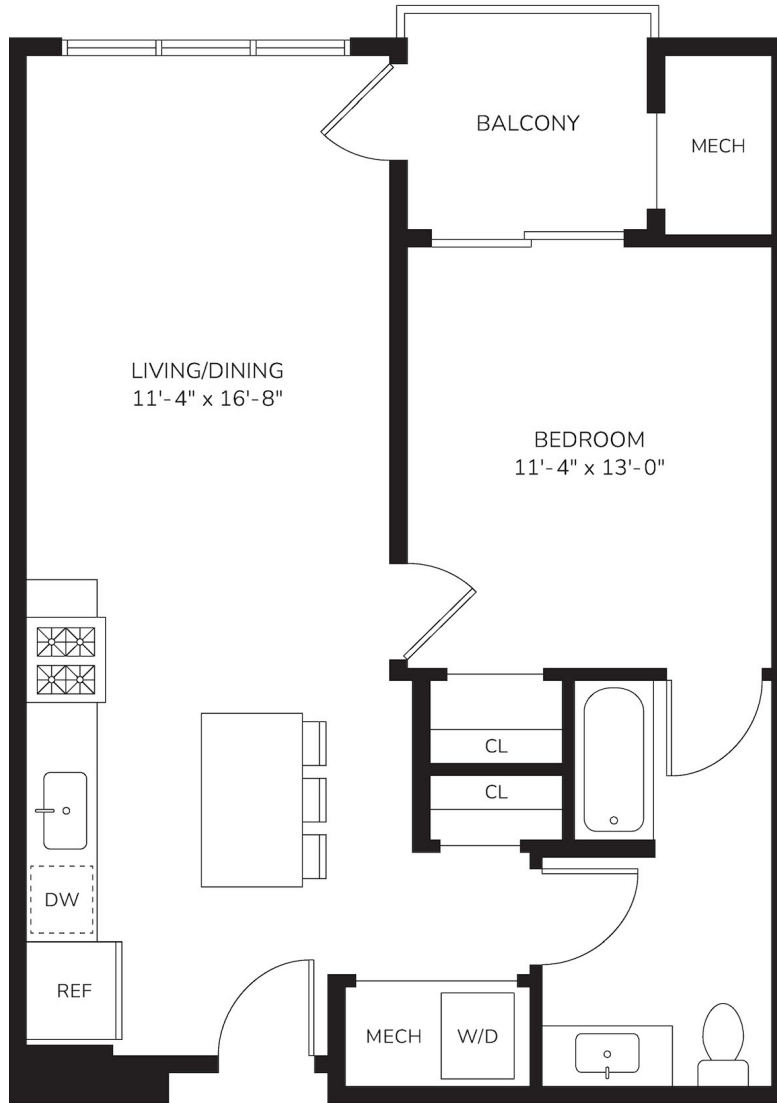

# One Bedroom Apartment with Balcony B-A1

# 759-770

SQ. FT.

1 BED / 1 BATH

1 Spango Court | Roseland, NJ 07068

[www.RentGardensAtRoselandNJ.com](http://www.RentGardensAtRoselandNJ.com)

Floor plans are artist's rendering. All dimensions are approximate. Actual product and specifications may vary in dimension or detail. Not all features are available in every apartment. Prices and availability are subject to change. Please see a representative for details.