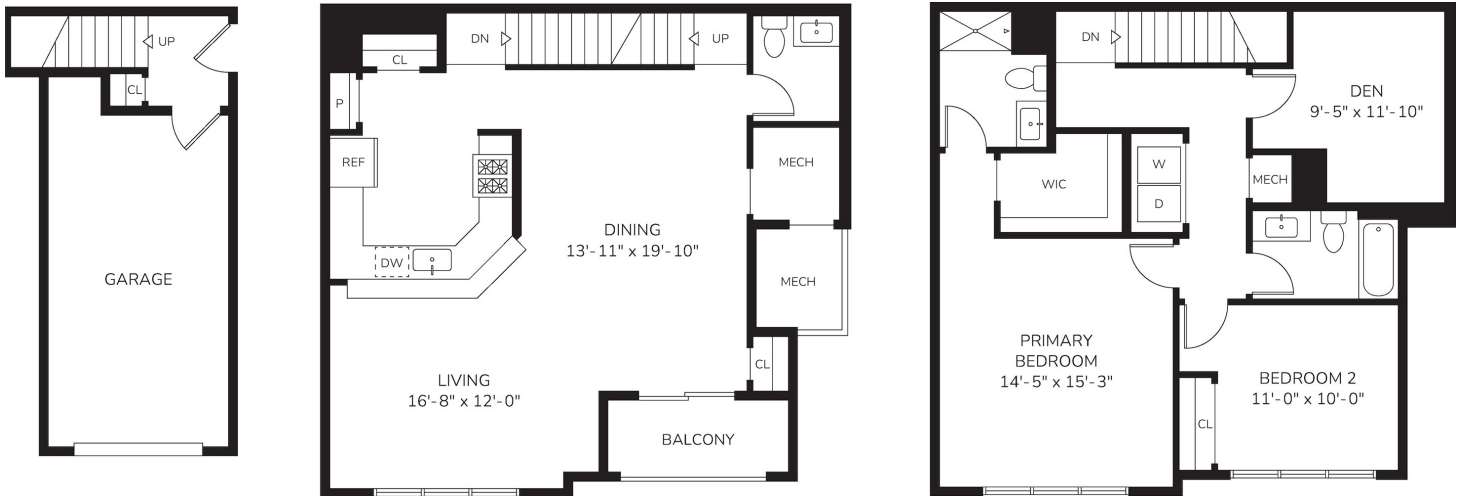

Two Bedroom Duplex Apartment with Balcony A-B4

2 BED / 2.5 BATH / DEN

2054-2087

SQ. FT.

1 Spango Court | Roseland, NJ 07068

www.RentGardensAtRoselandNJ.com

Floor plans are artist's rendering. All dimensions are approximate. Actual product and specifications may vary in dimension or detail. Not all features are available in every apartment. Prices and availability are subject to change. Please see a representative for details.