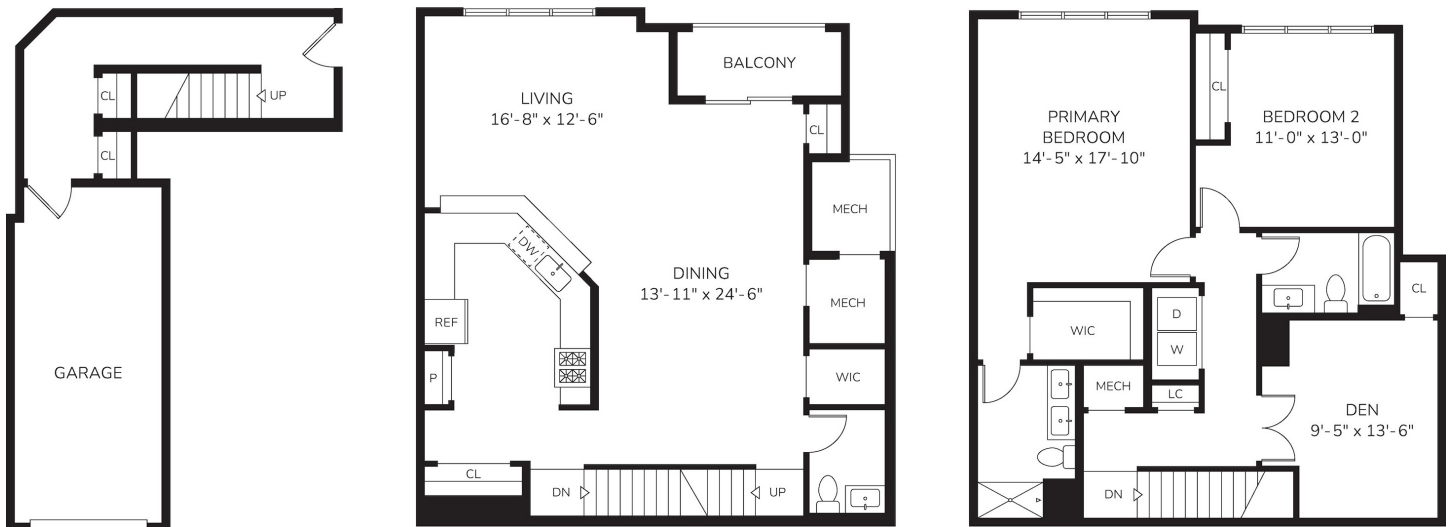

Two Bedroom Duplex Apartment with Balcony A-B3

2468-2501
SQ. FT.

2 BED / 2.5 BATH / DEN

1 Spango Court | Roseland, NJ 07068

www.RentGardensAtRoselandNJ.com

Floor plans are artist's rendering. All dimensions are approximate. Actual product and specifications may vary in dimension or detail. Not all features are available in every apartment. Prices and availability are subject to change. Please see a representative for details.