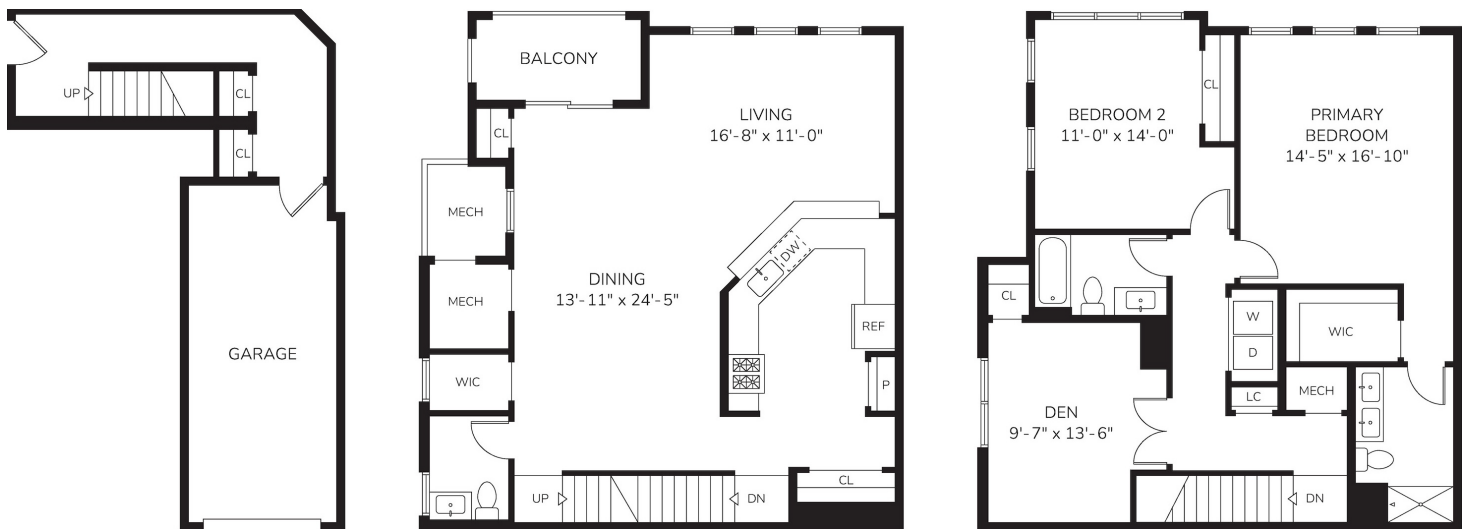

Two Bedroom Duplex Apartment with Balcony A-B2

2 BED / 2.5 BATH / DEN

2454

SQ. FT.

GARDENS
AT ROSELAND

1 Spango Court | Roseland, NJ 07068

www.RentGardensAtRoselandNJ.com

Floor plans are artist's rendering. All dimensions are approximate. Actual product and specifications may vary in dimension or detail. Not all features are available in every apartment. Prices and availability are subject to change. Please see a representative for details.