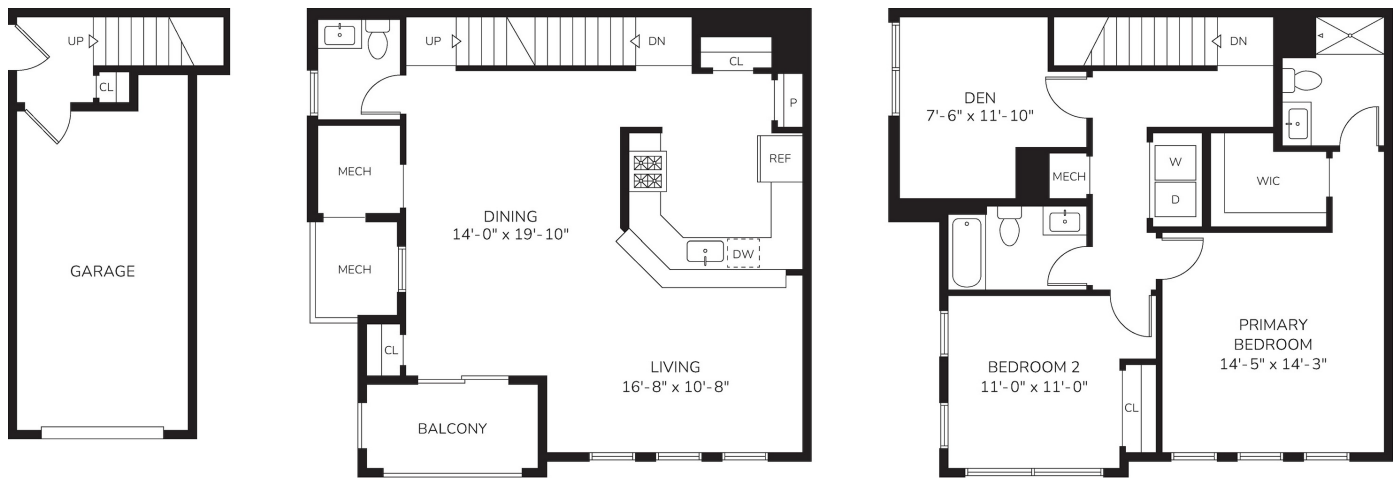

Two Bedroom Duplex Apartment with Balcony A-B1

2040

SQ. FT.

2 BED / 2.5 BATH / DEN

GARDENS
AT ROSELAND

1 Spango Court | Roseland, NJ 07068

www.RentGardensAtRoselandNJ.com

Floor plans are artist's rendering. All dimensions are approximate. Actual product and specifications may vary in dimension or detail.
Not all features are available in every apartment. Prices and availability are subject to change. Please see a representative for details.