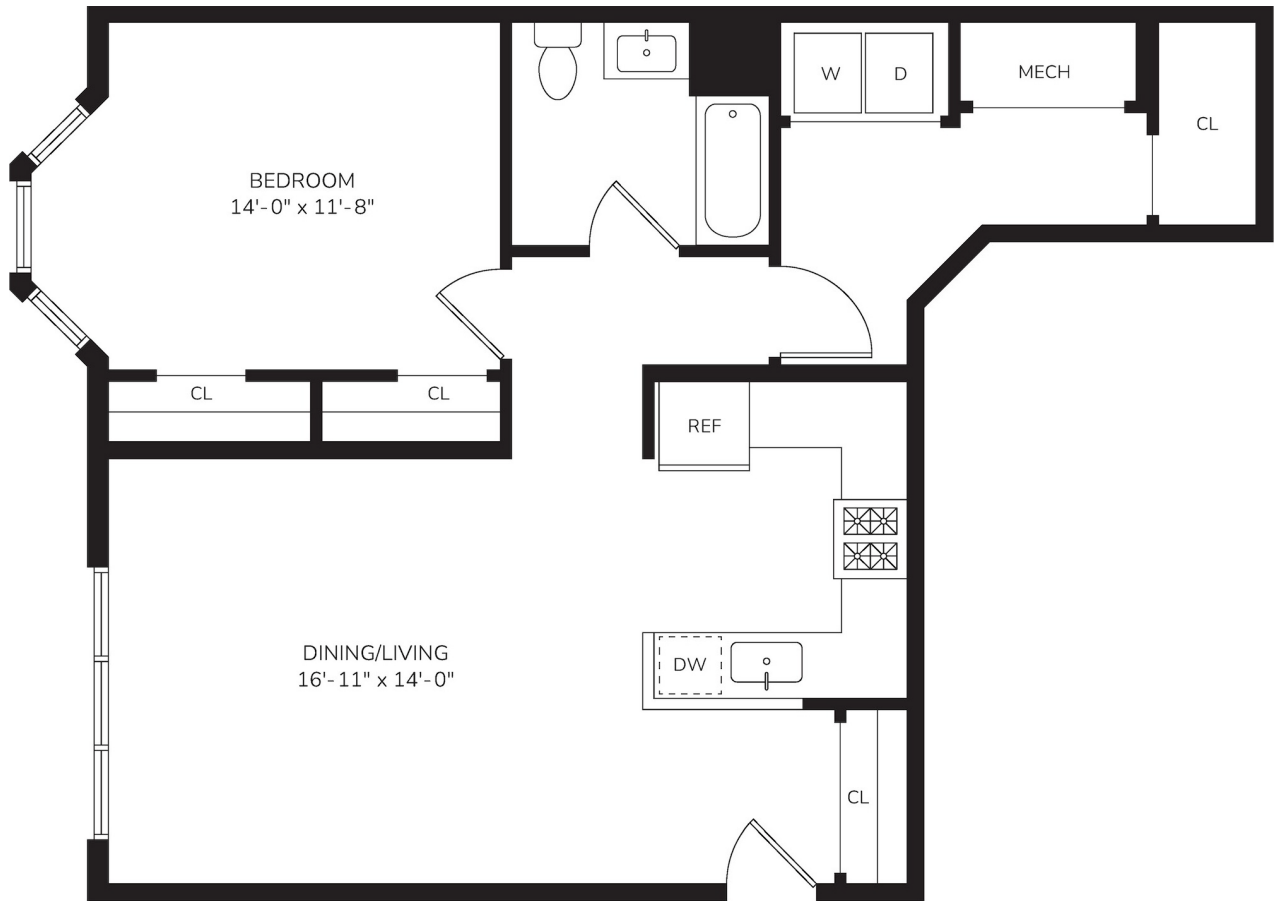

One Bedroom Apartment A-A2

1 BED / 1 BATH

911
SQ. FT.

GARDENS
AT ROSELAND

1 Spango Court | Roseland, NJ 07068

www.RentGardensAtRoselandNJ.com

Floor plans are artist's rendering. All dimensions are approximate. Actual product and specifications may vary in dimension or detail. Not all features are available in every apartment. Prices and availability are subject to change. Please see a representative for details.