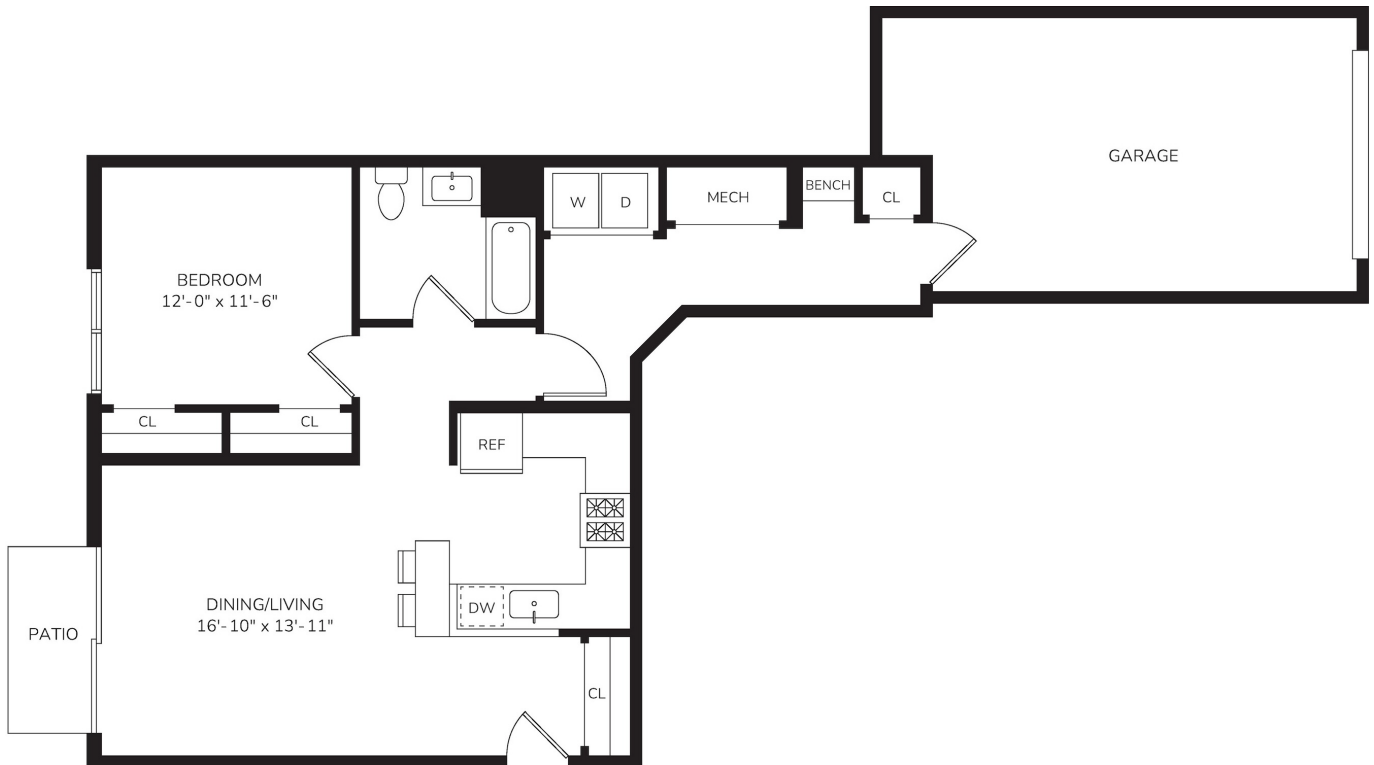

One Bedroom Apartment with Patio A-A1

1194 - 1206
SQ. FT.

1 BED / 1 BATH

1 Spango Court | Roseland, NJ 07068

www.RentGardensAtRoselandNJ.com

Floor plans are artist's rendering. All dimensions are approximate. Actual product and specifications may vary in dimension or detail.
Not all features are available in every apartment. Prices and availability are subject to change. Please see a representative for details.